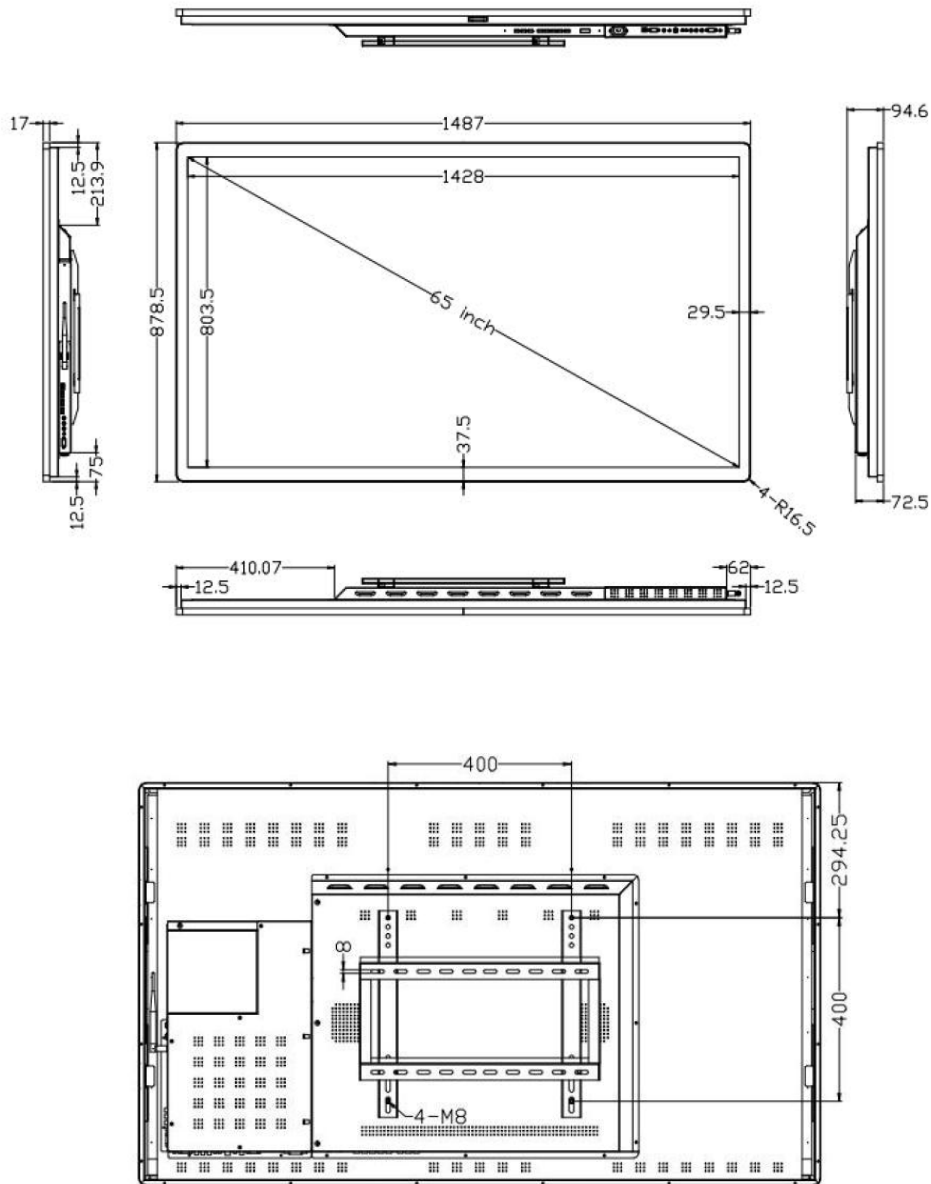

#### LCD panel

Panel size	65"
Resolution	1920*1080 (4K UHD panel by request)
Aspect ratio	16:9
Support Color	16.7M Colors
Brightness (cd/m <sup>2</sup> )	350 nits
Response time	6ms
Contrast ratio	1400:1

View angle	89°/89°/89°/89° (R/L/U/D)
<b>Power Supply</b>	
External Power Supply	100-240V AC 50/60HZ
Power consumption	≤180W
Working Voltage	DC 12V
<b>Enclosure</b>	
Material	Aluminum Alloy +sheet metal structure
Color	Black, White for choice
VESA mounting	100x100mm
IP Grade	Front panel IP65
<b>Operating Environment</b>	
Temperature range	Operating: 0°C~50°C Storage: -10°C~60°C
Relative humidity	5~95% @ 40°C, non-condensing
<b>Packing Details</b>	
Net weight	60.6 kg
Gross weight	76 kg
Product dimension	1487mm×878.5mm×72.5mm
Packing size	1685mm×1115mm×235mm
<b>Other</b>	
Warranty	1 year warranty
Mounting (options)	Wall Mount bracket
Certificate	CE, FCC RoHS
<b>Touch panel</b>	
Touchscreen Type	P-Cap Multi-Touch
Touch Response Time	5ms
Luminousness	90%
Working Life	>50 million times
<b>4K panel - Optional</b>	
Resolution	4K 3840*2160

Unit: mm