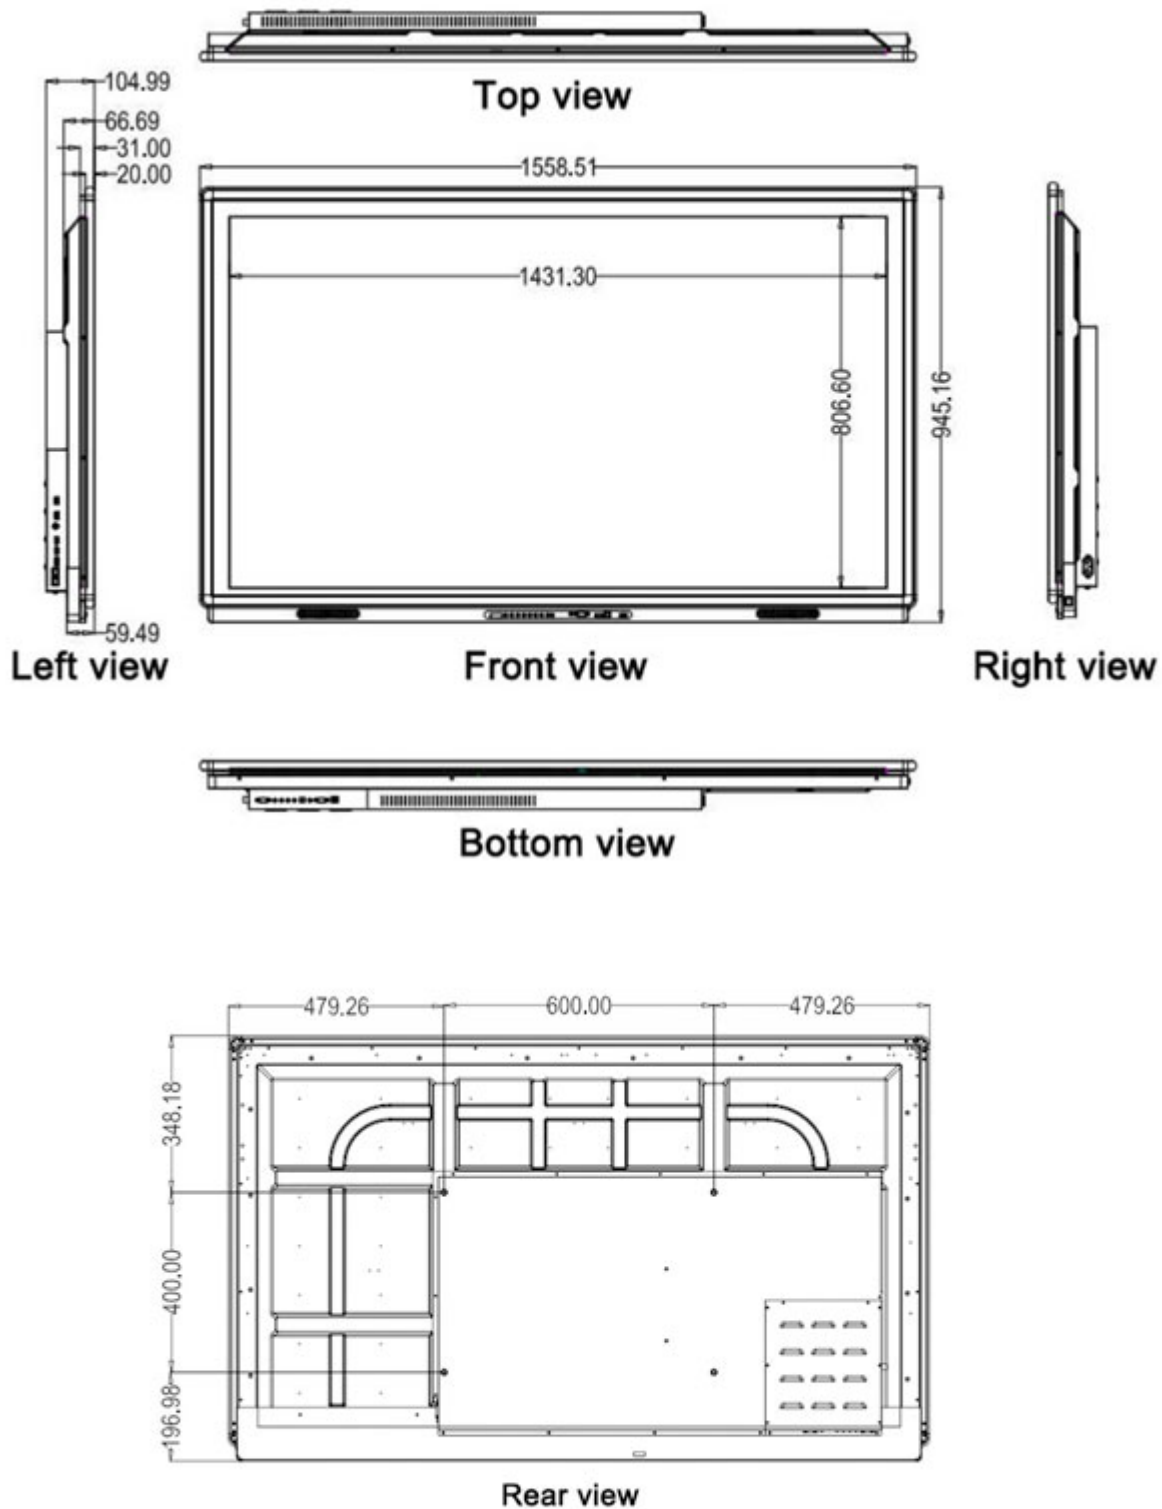

#### LCD panel

Panel size	65"
Resolution	1920*1080 (4K UHD panel by request)
Aspect ratio	16:9
Support Color	16.7M Colors
Brightness (cd/m <sup>2</sup> )	350 nits
Response time	6ms
Contrast ratio	1400:1

View angle	89°/89°/89°/89° (R/L/U/D)
<b>Power Supply</b>	
External Power Supply	100-240V AC 50/60HZ
Power consumption	≤180W
Working Voltage	DC 12V
<b>Enclosure</b>	
Material	Aluminum Alloy +sheet metal structure
Color	Black, White for choice
VESA mounting	100x100mm
IP Grade	Front panel IP65
<b>Operating Environment</b>	
Temperature range	Operating: 0°C~50°C Storage: -10°C~60°C
Relative humidity	5~95% @ 40°C, non-condensing
<b>Packing Details</b>	
Net weight	60.6 kg
Gross weight	76 kg
Product dimension	1487mm×878.5mm×72.5mm
Packing size	1685mm×1115mm×235mm
<b>Other</b>	
Warranty	1 year warranty
Mounting (options)	Wall Mount bracket
Certificate	CE, FCC RoHS
<b>Touch panel</b>	
Touchscreen Type	P-Cap Multi-Touch
Touch Response Time	5ms
Luminousness	90%
Working Life	>50 million times
<b>4K panel - Optional</b>	
Resolution	4K 3840*2160

Unit: mm